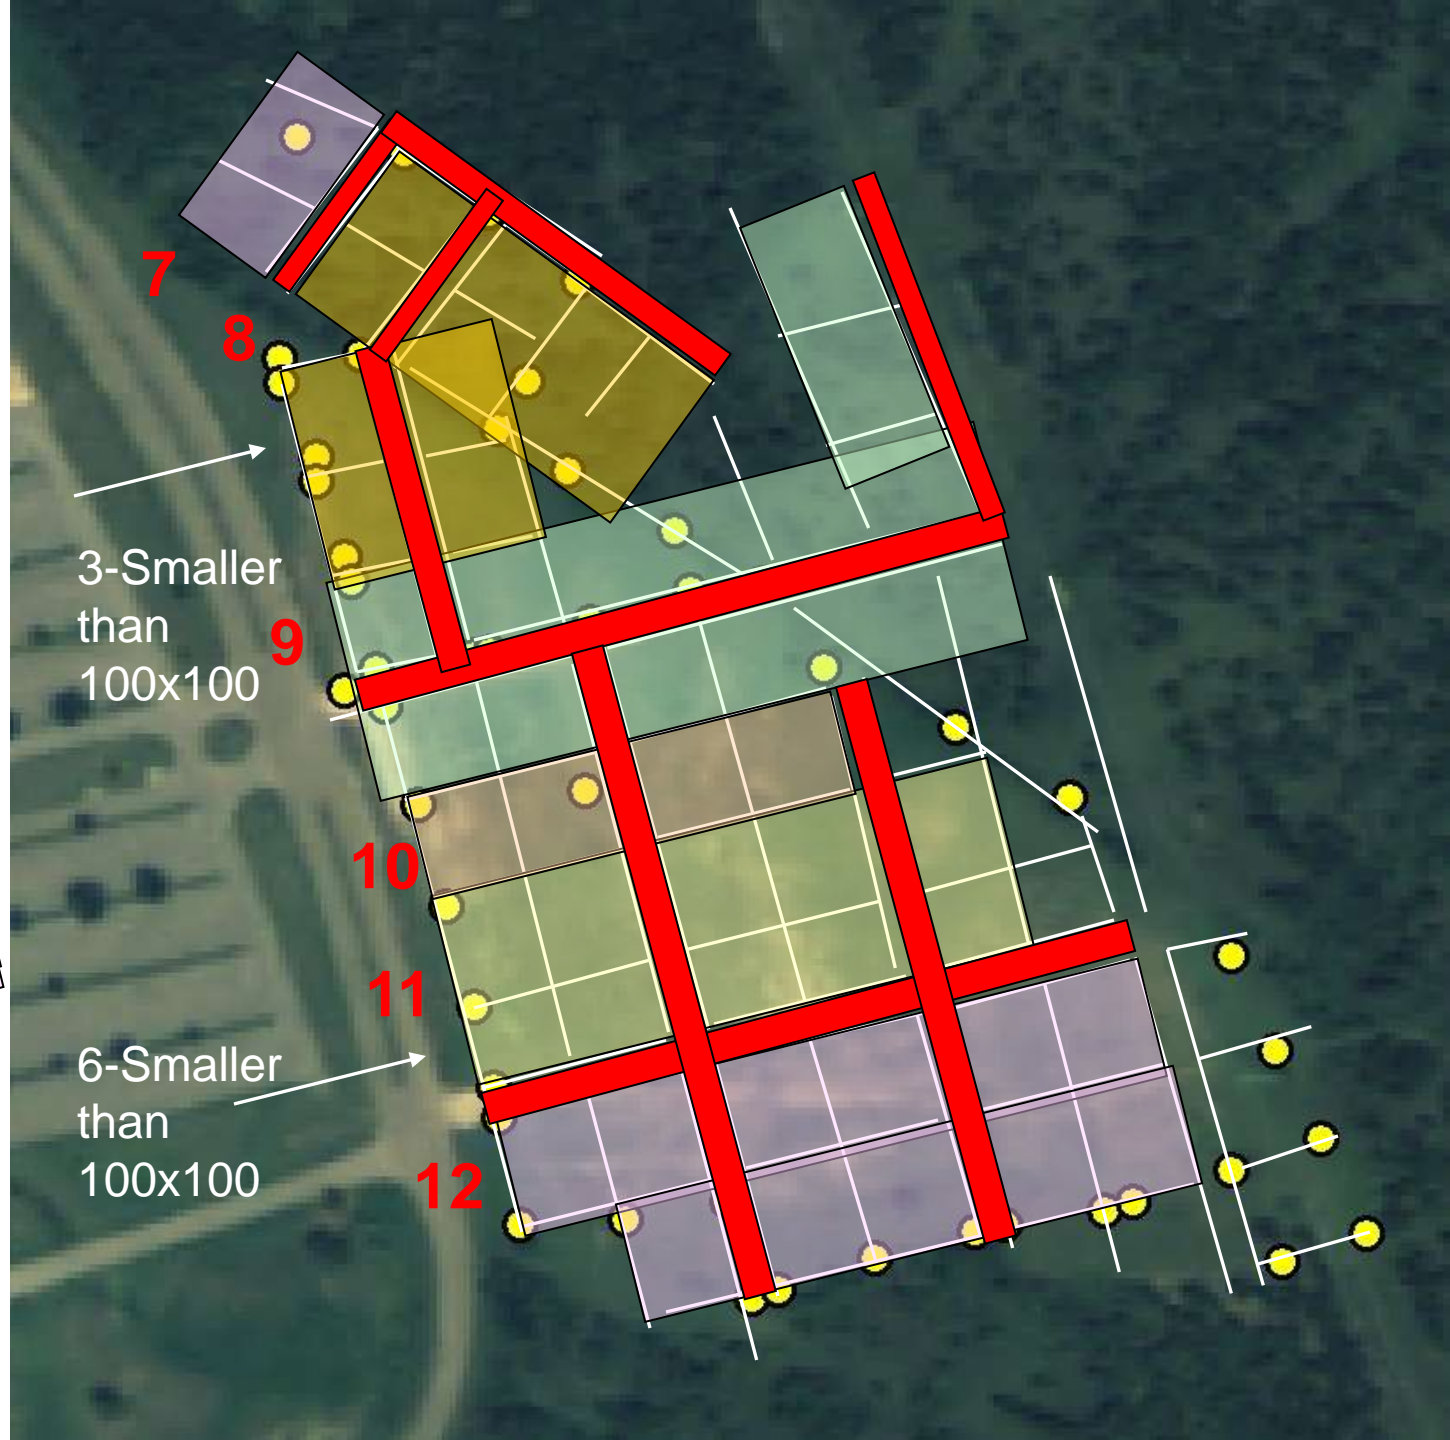

- Hill Country**
2 Sites 120 campers
100' x 200'
- Bee Caves**
10 Sites 600 campers
200' x 230' & 200' x 330'
- Armadillo**
14 Sites 920 campers
100' x 200' & 230' x 660'
- San Gabriel**
4 Sites 240 campers
100' x 430'
- North Shore**
10 Sites 500 campers
160' x 560'
- Chisholm Trails**
11 Sites 660 campers
200' x 660'
- 58 sites 3480 campers**

- Lone Star/
Waterloo 
 - 1 Sites 60 campers
 - 100' x 100'
- Colorado River 
 - 2 Sites 120 campers
 - 100' x 200'
- Thunderbird 
 - 15 Sites 900 campers
 - 300' x 560'
- Sacred Springs 
 - 8 Sites 480 campers
 - 100' x 330'
- Live Oak 
 - 3 Sites 180 campers
 - 100' x 330'
- Blackland Prairie 
 - 8 Sites 480 campers
 - 230. X 460'
- 38 sites 2280 campers

Monterrey
Contingent

200
campers

Staff

200
campers